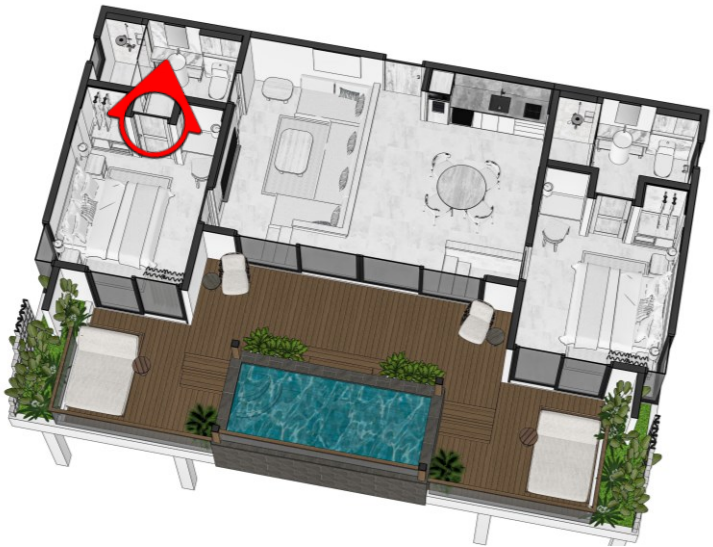

SHANTI MANTRA RESORT LOMBOK

KUTA - CENTRAL LOMBOK REGENCY

LAYOUT CONCEPT

MARCH 2026

PREPARED BY

UNIT DETAIL

SHANTI MANTRA RESORT LOMBOK

LIVING ROOM

LIVING ROOM

BATHROOM

BEDROOM

DESK

WARDROBE

BED 1800X2000

SUNKEN LIVING ROOM – DINING – MINI KITCHEN

SUNKEN LIVING ROOM

DINING – MINI KITCHEN

BEDROOM

BEDROOM

BATHROOM

THANK YOU