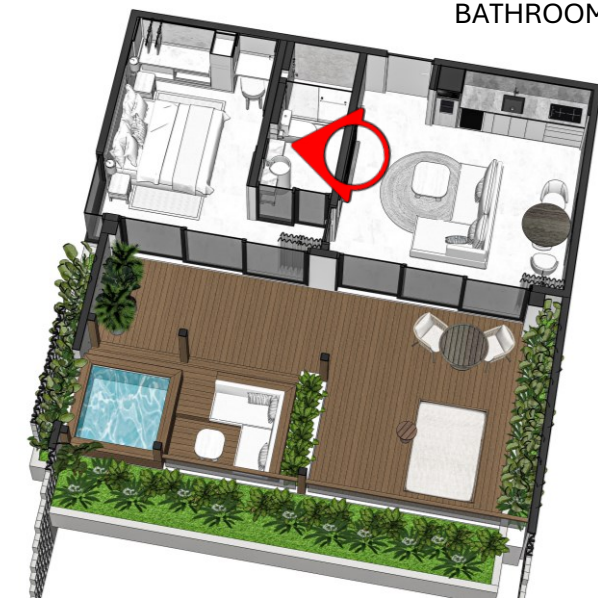

SHANTI MANTRA RESORT LOMBOK

KUTA - CENTRAL LOMBOK REGENCY

LAYOUT CONCEPT

MARCH 2026

PREPARED BY

UNIT DETAIL

SHANTI MANTRA RESORT LOMBOK

LIVING ROOM

LIVING ROOM

BATHROOM

BEDROOM

DESK

WARDROBE

BED 1800X2000

SUNKEN LIVING ROOM – DINING – MINI KITCHEN

SUNKEN LIVING ROOM

DINING – MINI KITCHEN

BEDROOM

BEDROOM

BATHROOM

THANK YOU