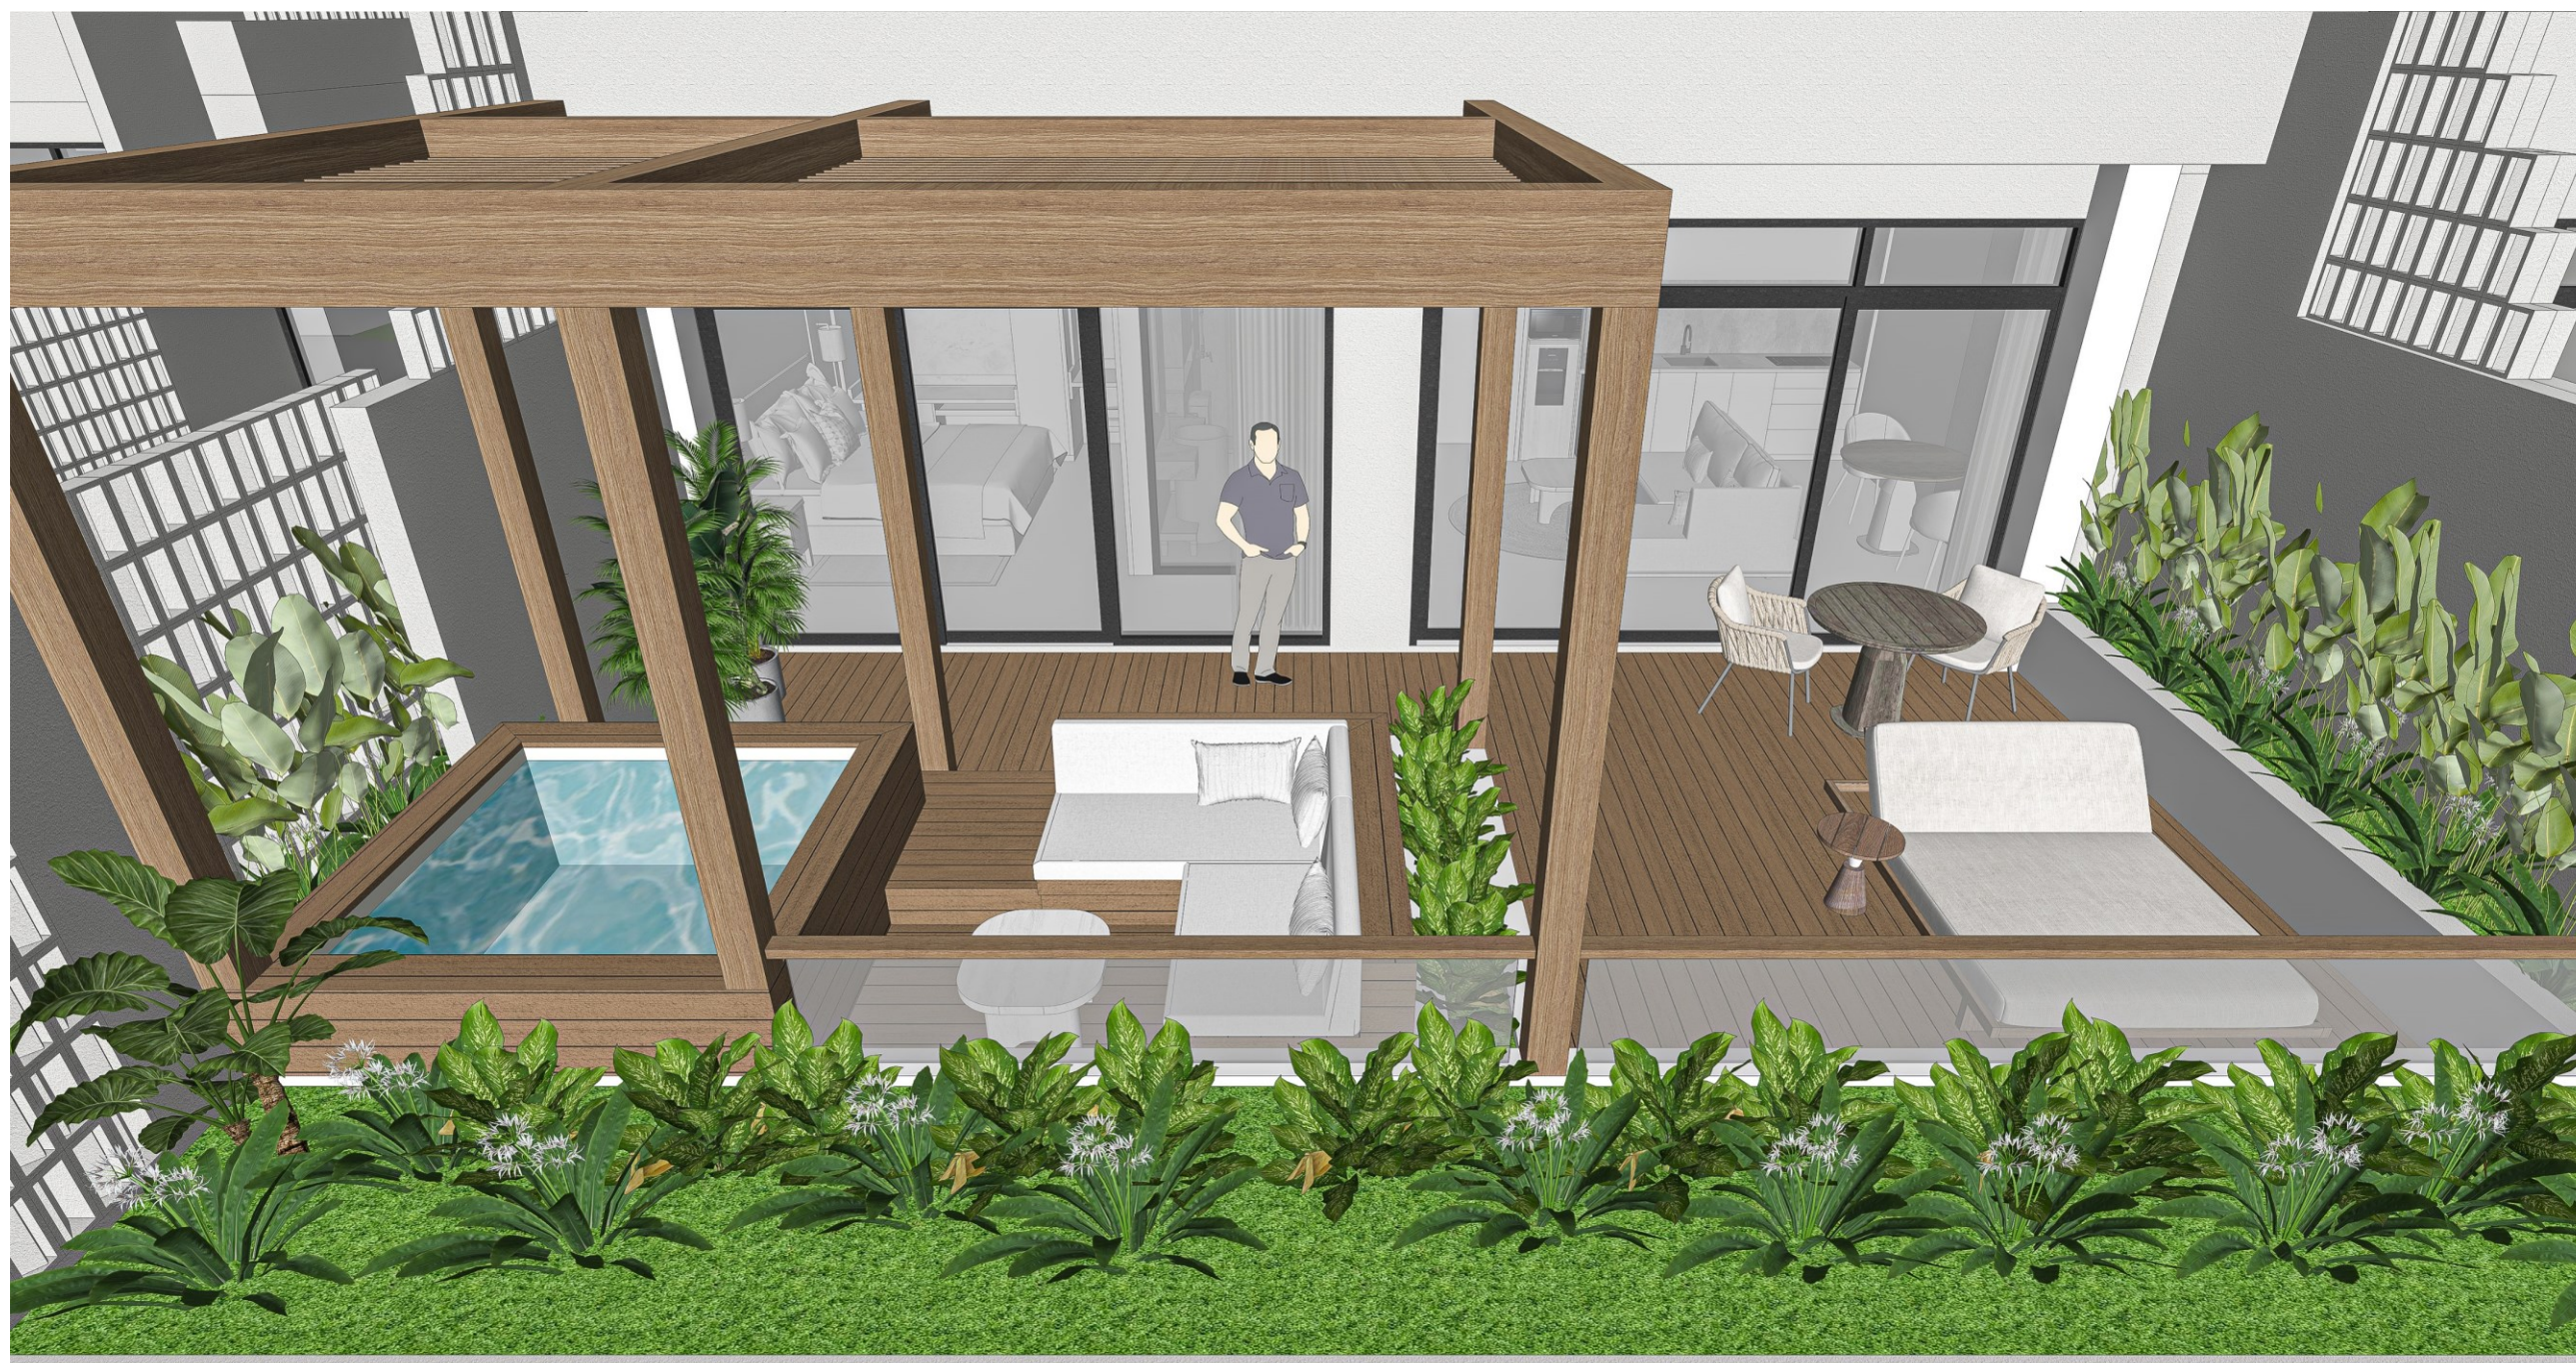

SHANTI MANTRA RESORT LOMBOK

KUTA - CENTRAL LOMBOK REGENCY

LAYOUT CONCEPT

MARCH 2026

PREPARED BY

UNIT DETAIL

SHANTI MANTRA RESORT LOMBOK

LIVING ROOM

LIVING ROOM

BATHROOM

BEDROOM

DESK

WARDROBE

BED 1800X2000

SUNKEN LIVING ROOM – DINING – MINI KITCHEN

SUNKEN LIVING ROOM